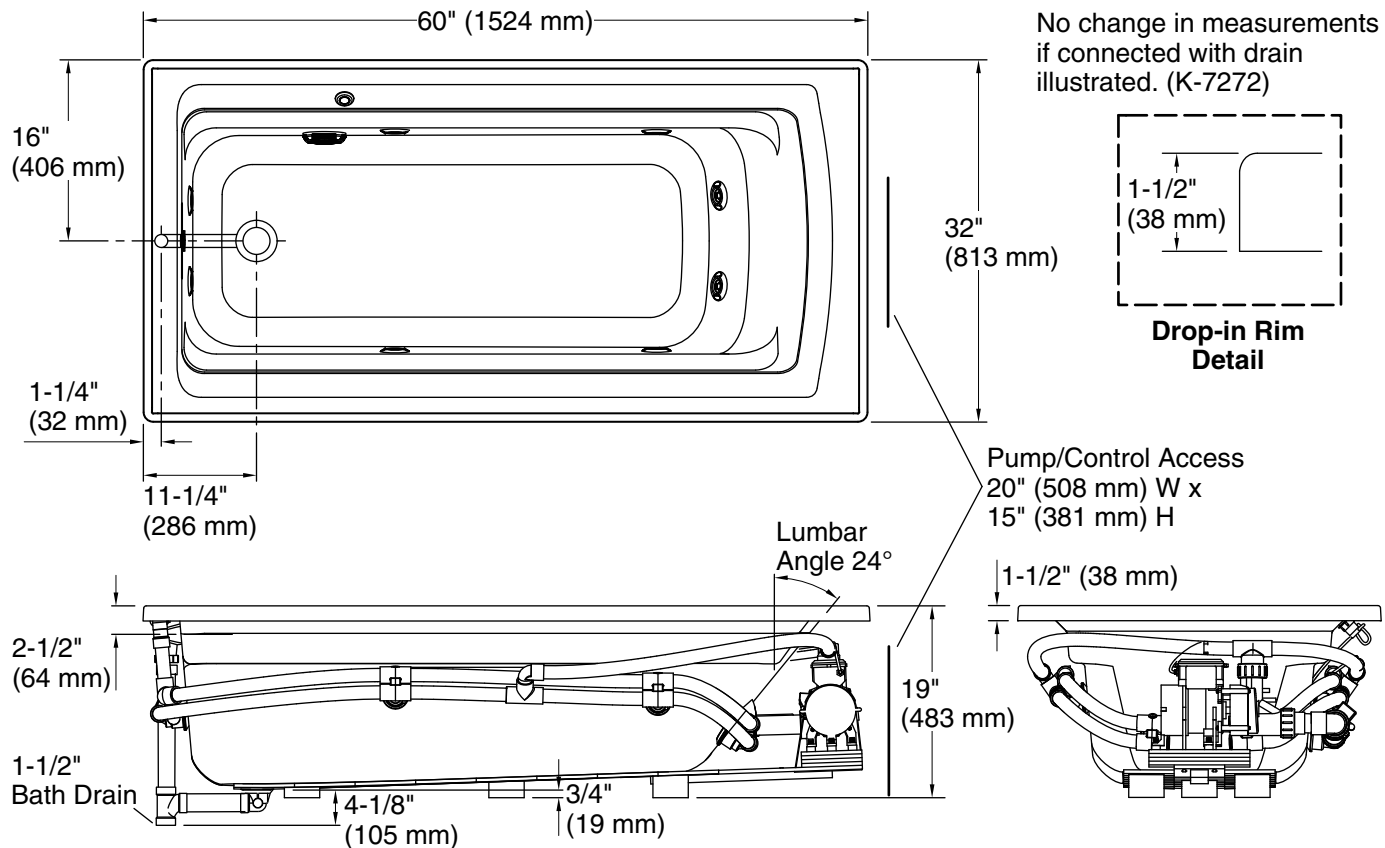

Required Electrical Service

One dedicated circuit required, protected with Class A Ground-Fault Circuit-Interrupter (GFCI). Outside North America, this device may be known as a Residual Current Device (RCD).

Pump: 120 V, 15 A, 60 Hz

Technical Information

All product dimensions are nominal.

Installation: Drop-in
Drain location: End
Basin area, bottom: 45-1/8" x 19-11/16" (1146 mm x 500 mm)
Basin area, top: 52-3/4" x 25-5/16" (1340 mm x 643 mm)
Weight: 110 lbs (49.9 kg)
Minimum floor load: 46 lbs/ft² (224.6 kg/m²)
Water depth: 15" (381 mm)
Water capacity: 58 gal (219.6 L)
Cutout: Drop-in, 58-1/2" x 30-1/2" (1486 mm x 775 mm)
Electrical component rating: Pump: 120 V, 7 A, 60 Hz
Pump speed: Single

Notes

Measure your actual product for rough-in details.

Install this product according to the installation instructions.

The hot water supply should be 70% of the capacity of the bath or greater. Installations will vary.

This product is designed for drop-in installation only. It is not suited for use in a three-wall alcove with an overhead shower.

ADA compliant when installed to the specific requirements of these regulations.